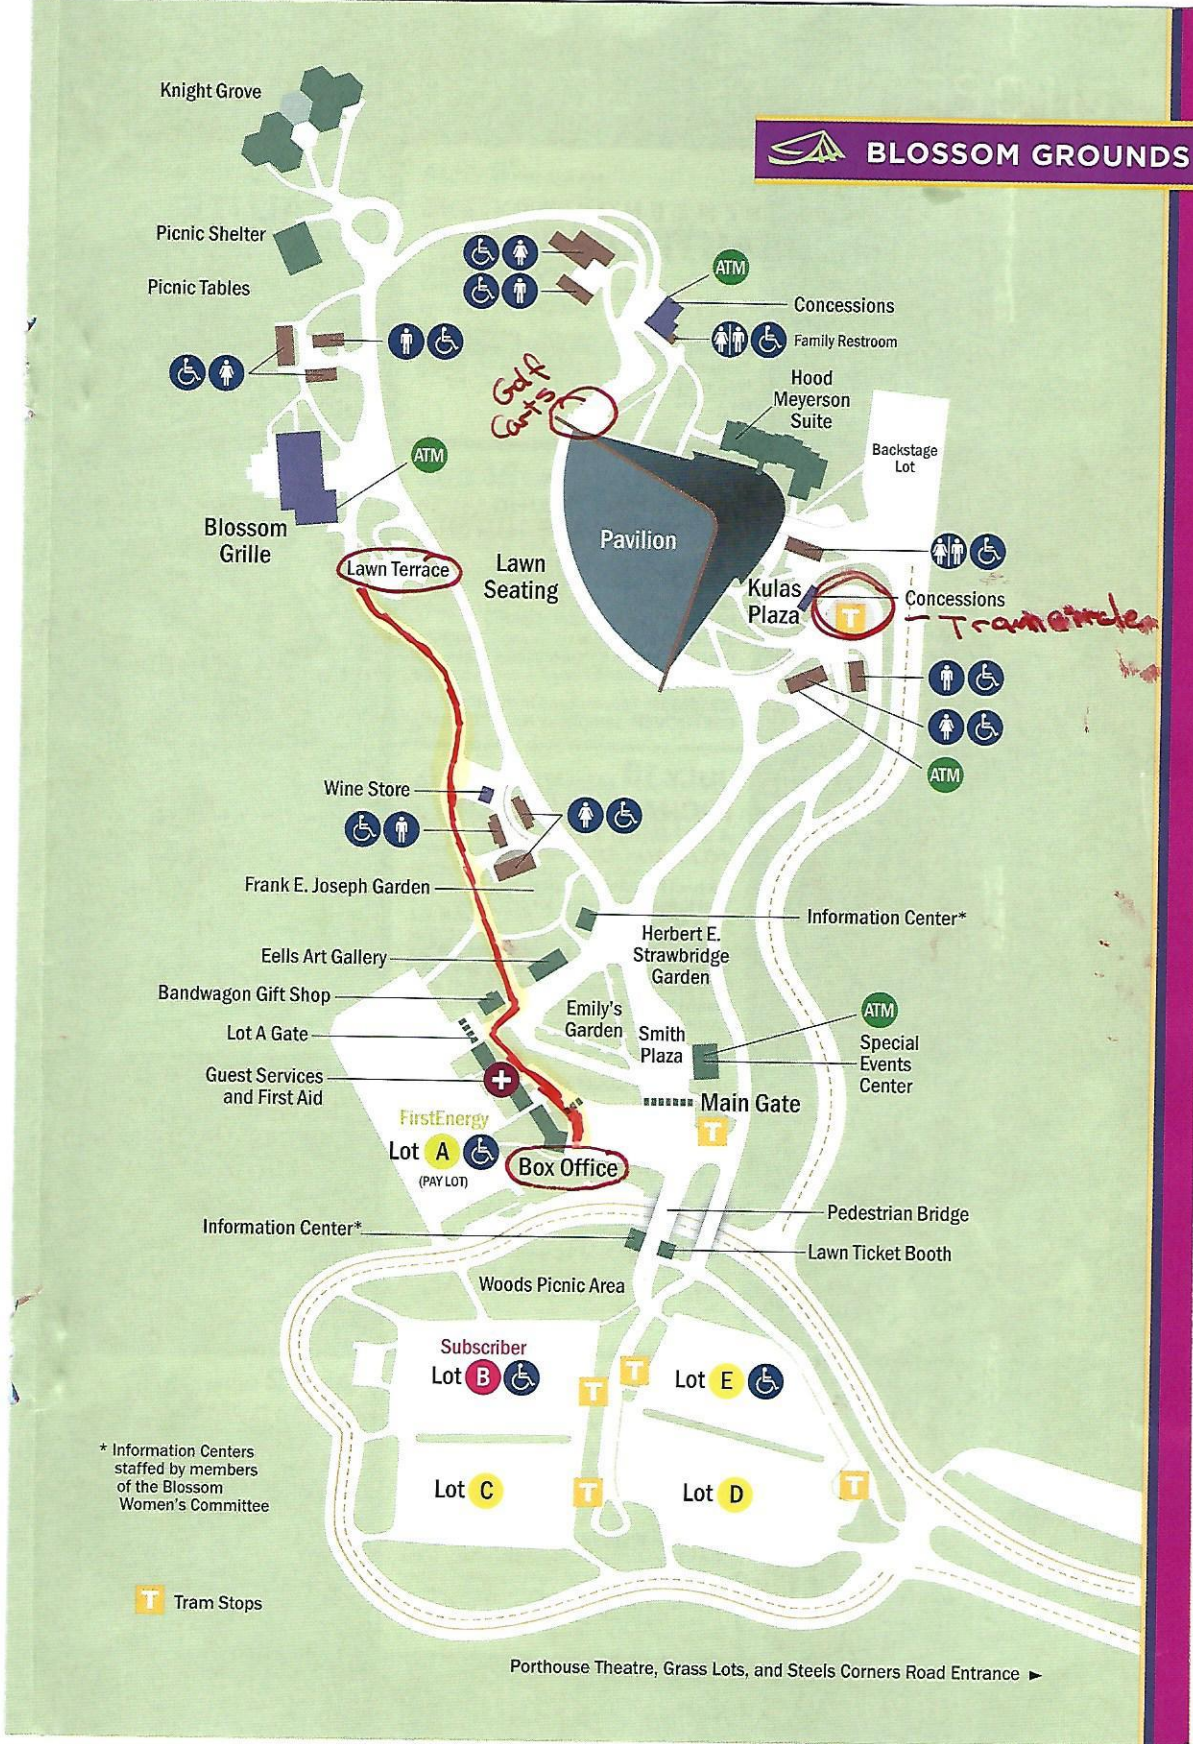

 **BLOSSOM GROUNDS**

* Information Centers staffed by members of the Blossom Women's Committee

 Tram Stops

Porthouse Theatre, Grass Lots, and Steels Corners Road Entrance ▶